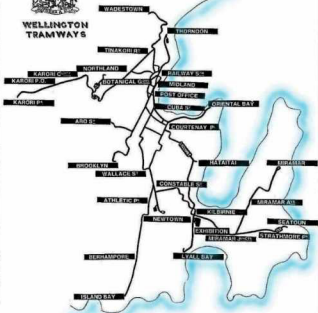

WELLINGTON TRAMWAYS

Map of Tramway System in City of Wellington